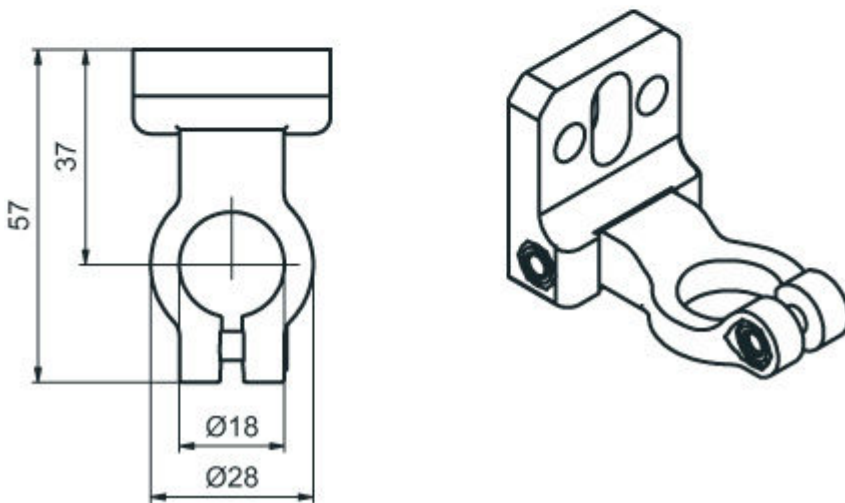

Part no.: 429395
BT-2HF-G
Mounting bracket set

Figure can vary

Contents

- Technical data
- Dimensioned drawings

Part no.: 429395 – BT-2HF-G – Mounting bracket set

Technical data

Basic data

Contains	2 cylinders for mounting on the light curtain 2x BT-HF swivel mount
Suitable for	MLC 500 middle guest and guest safety light curtains

Mechanical data

Type of fastening, at system	Through-hole mounting
Type of fastening, at device	Clampable
Type of mounting device	Turning, 360°
Mounting device material	Metal Plastic

Classification

eCl@ss 8.0	27279202
eCl@ss 9.0	27273701

Dimensioned drawings

All dimensions in millimeters

BT-HF swivel mount

Mounting variant