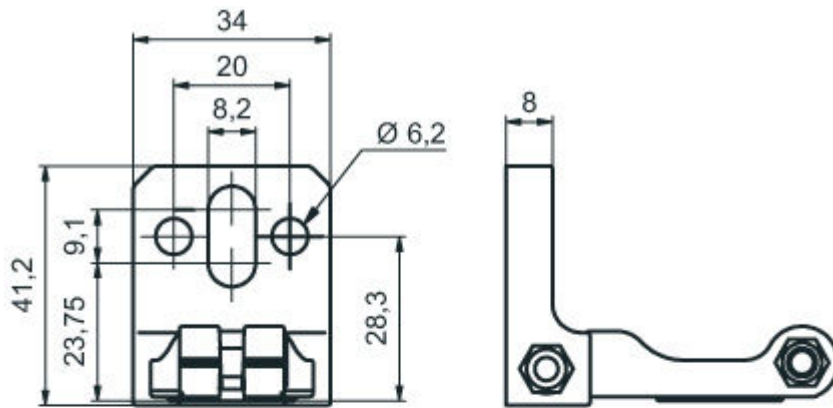

Part no.: 429395
BT-2HF-G
Mounting bracket set

Figure can vary

Contents

- Technical data
- Dimensioned drawings

Part no.: 429395 – BT-2HF-G – Mounting bracket set

Technical data

Basic data

Contains	2 cylinders for mounting on the light curtain 2x BT-HF swivel mount
Suitable for	MLC 500 middle guest and guest safety light curtains

Mechanical data

Type of fastening, at system	Through-hole mounting
Type of fastening, at device	Clampable
Type of mounting device	Turning, 360°
Mounting device material	Metal Plastic

Classification

eCl@ss 8.0	27279202
eCl@ss 9.0	27273701

Dimensioned drawings

All dimensions in millimeters

BT-HF swivel mount

Mounting variant